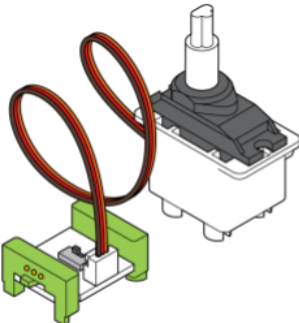

DOORBELL

o11 SERVO